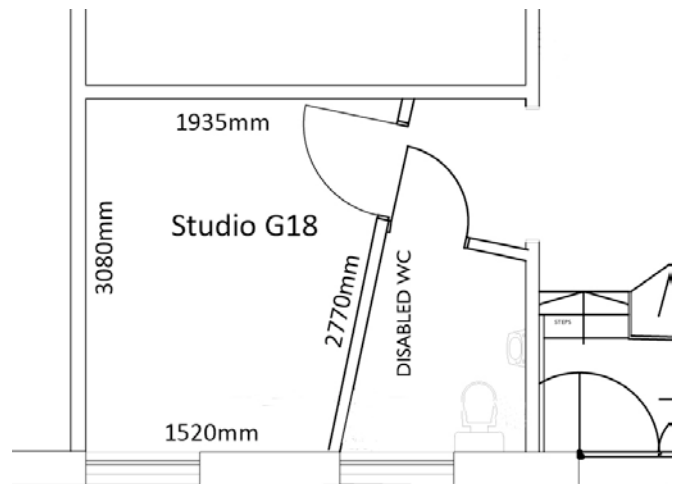

To apply for a studio within our Graduate Studio Programme please complete the studio application form and combine with supporting documentation (CV + 10 images) into a single PDF document and email to aptlondon@btconnect.com

Viewing Days | Saturday 30 March 2019 between 1pm and 3pm. Please come to the A.P.T Gallery where an A.P.T artist-member will meet you and take you to see the studio.

Application Deadline | 5pm on Tuesday 23 April 2019.

Interview | If shortlisted, you will be invited to meet with our Vetting Committee on Thursday 16 May 2019

Studio G18 | Welding Shed Studios

Studio Lease | From 1 July 2019 to 30 June 2020

Studio Area | 123 sq ft + Mezzanine Storage Area (56 sq ft) this studio is fully accessible

Rent | £9.05 p / sq ft (studio) £3.25 p/ sq ft (mezzanine)
£107.93 per month (A.P.T Trustees will review the studio rent in July 2019)

Deposit | £323.79

Studio Lease Administration Charge | £100

The selected artist will be invited to sit on A.P.T's Gallery & Projects Committee

Art in Perpetuity Trust - Welding Shed Studios